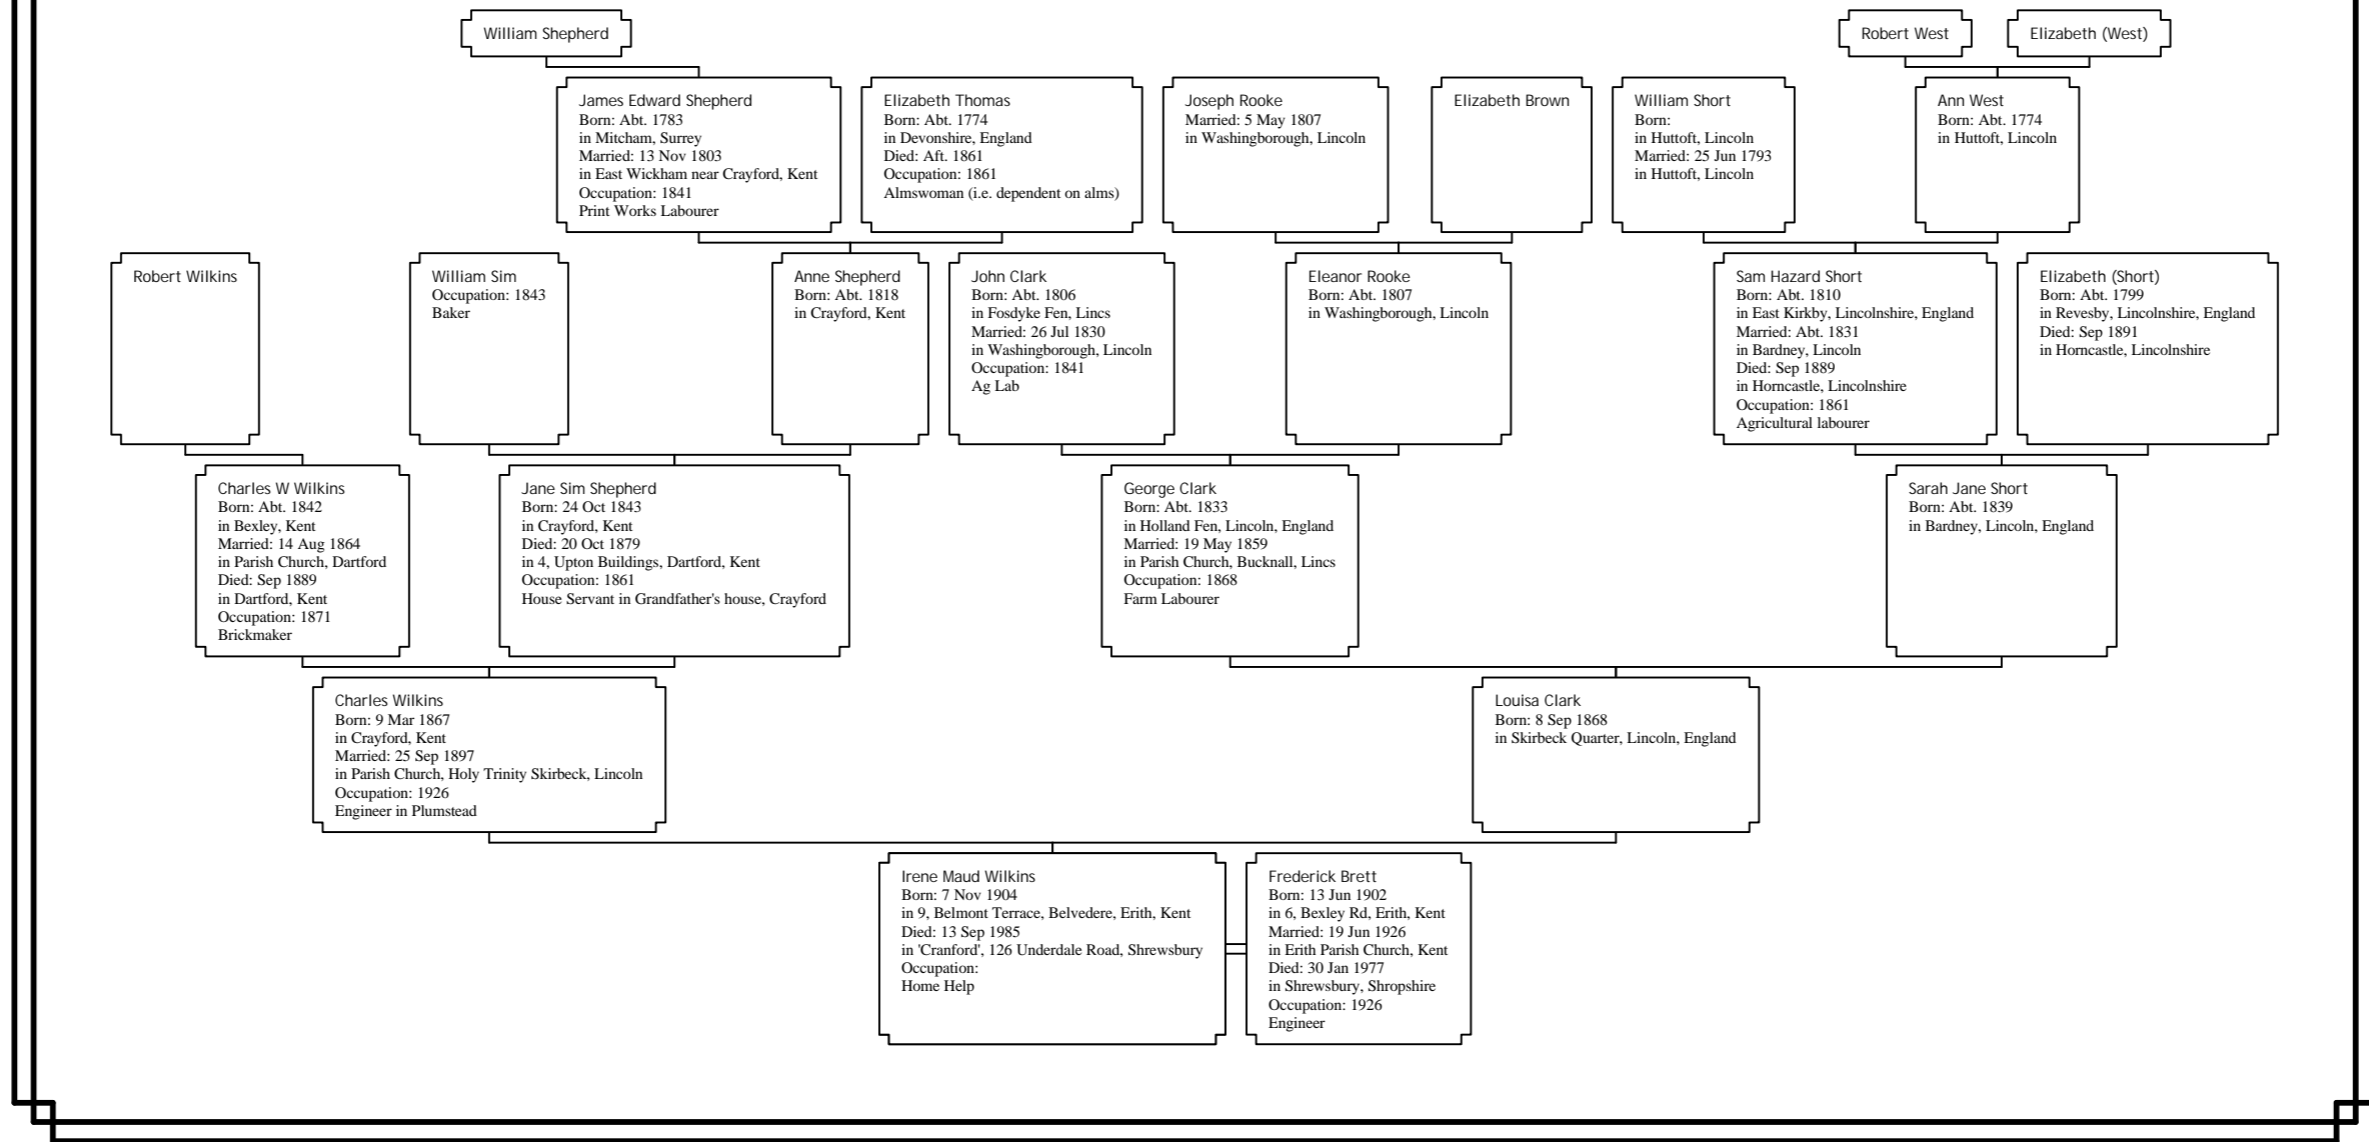

# Ancestors of Irene Maud Wilkins

William Shepherd

Robert West

Elizabeth West

James Edward Shepherd  
Born: Abt. 1783  
in Mitcham, Surrey  
Married: 13 Nov 1803  
in East Wickham near Crayford, Kent  
Occupation: 1841  
Print Works Labourer

Elizabeth Thomas  
Born: Abt. 1774  
in Devonshire, England  
Died: Aft. 1861  
Occupation: 1861  
Almswoman (i.e. dependent on alms)

Joseph Rooke  
Married: 5 May 1807  
in Washingborough, Lincoln

Elizabeth Brown

John Clark  
Born: Abt. 1806  
in Fosdyke Fen, Lincs  
Married: 26 Jul 1830  
in Washingborough, Lincoln  
Occupation: 1841  
Ag Lab

Eleanor Rooke  
Born: Abt. 1807  
in Washingborough, Lincoln

Sam Hazard Short  
Born: Abt. 1810  
in East Kirkby, Lincolnshire, England  
Married: Abt. 1831  
in Bardney, Lincoln  
Died: Sep 1889  
in Horncastle, Lincolnshire  
Occupation: 1861  
Agricultural labourer